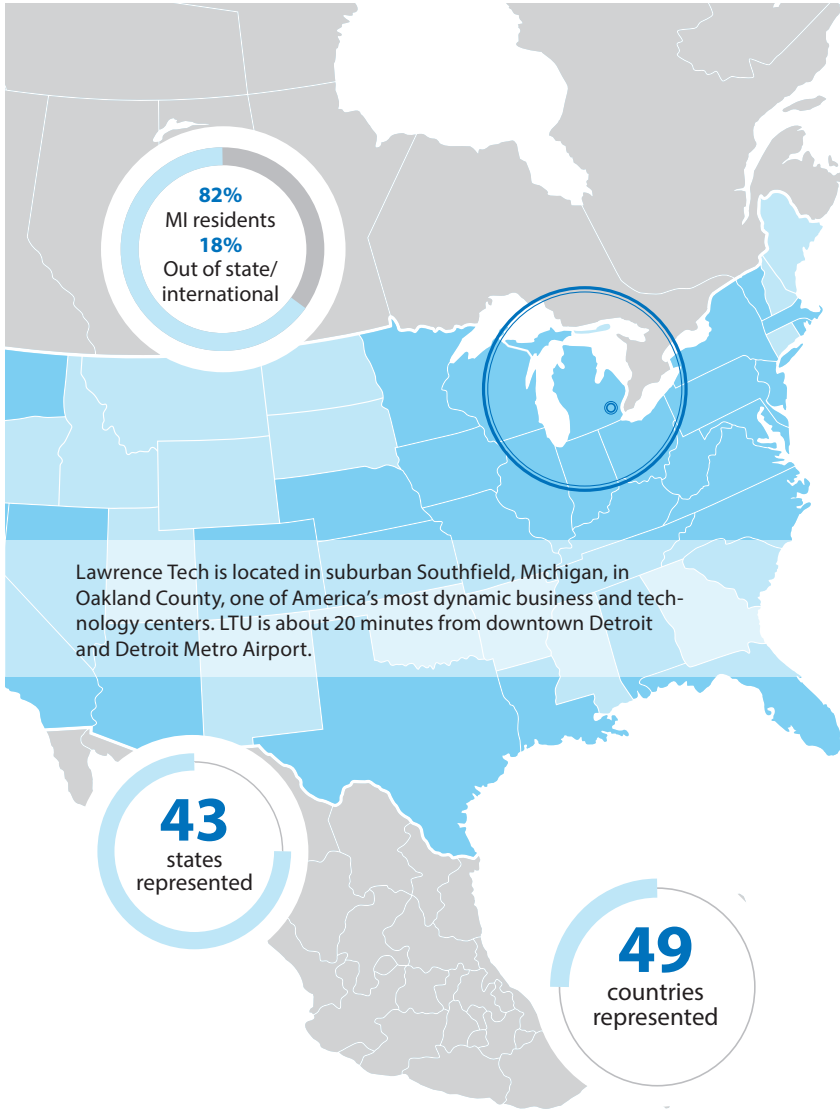

[ltu.edu/housing](https://ltu.edu/housing)

You'll never be a stranger in LTU's small college setting.

Lawrence Tech is located in suburban Southfield, Michigan, in Oakland County, one of America's most dynamic business and technology centers. LTU is about 20 minutes from downtown Detroit and Detroit Metro Airport.